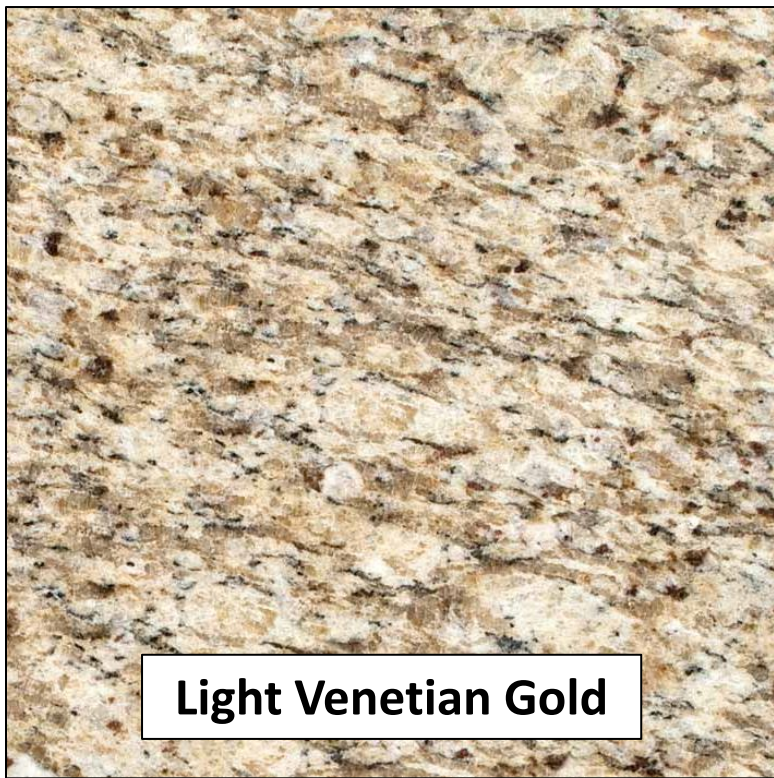

Royal White

New Caledonia

White Ornamental

Silver Pearl

Group A
Stock Granite

501 West First Street
Hastings, NE 68901

P: 402-460-4606
F: 402-460-4614

The logo for Showcase features the word "SHOWCASE" in a bold, black, sans-serif font. Above the letter "O" is a stylized icon of a window or a lamp with a triangular top and a vertical stem. To the right of the word "SHOWCASE" is a registered trademark symbol (®).

Light Venetian Gold

India Black Pearl

Group A
Stock Granite

SHOWCASE[®]
501 West First Street
Hastings, NE 68901
P: 402-460-4606
F: 402-460-4614

The logo features the word "SHOWCASE" in a bold, serif font. Above the letter "O" is a stylized graphic of a window or display case with a person's head and shoulders inside, suggesting a showroom or exhibition space. Below the main text, the company's address, phone number, and fax number are listed in a smaller, sans-serif font.

A rectangular panel showing a light-colored quartz surface with a subtle, organic pattern of grey and white veins, resembling a natural stone like marble or granite.

Miami Vena

A rectangular panel showing a light-colored quartz surface with a subtle, organic pattern of grey and white veins, resembling a natural stone like marble or granite.

Miami White

A rectangular panel showing a dark grey, speckled quartz surface with a fine, uniform texture.

Grey Expo

A rectangular panel showing a light-colored quartz surface with a subtle, organic pattern of grey and white veins, resembling a natural stone like marble or granite.