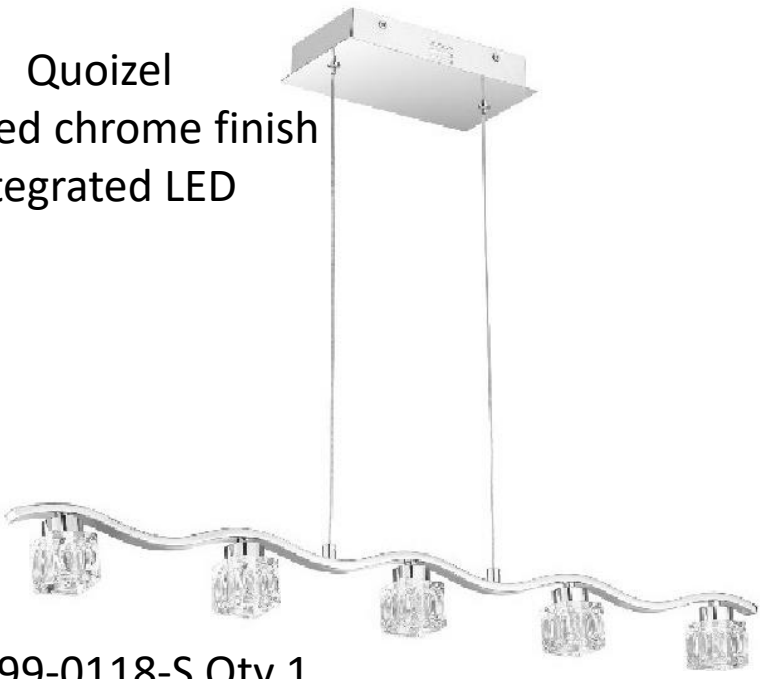

402-5633-S Qty 1

Uttermost  
Polished nickel finish

401-1874-S Qty 1

401-1874 Qty 9

Golden Lighting  
Polished chrome finish

401-0002-S Qty 1

401-0002 Qty 6

Quoizel  
Polished chrome finish  
Integrated LED