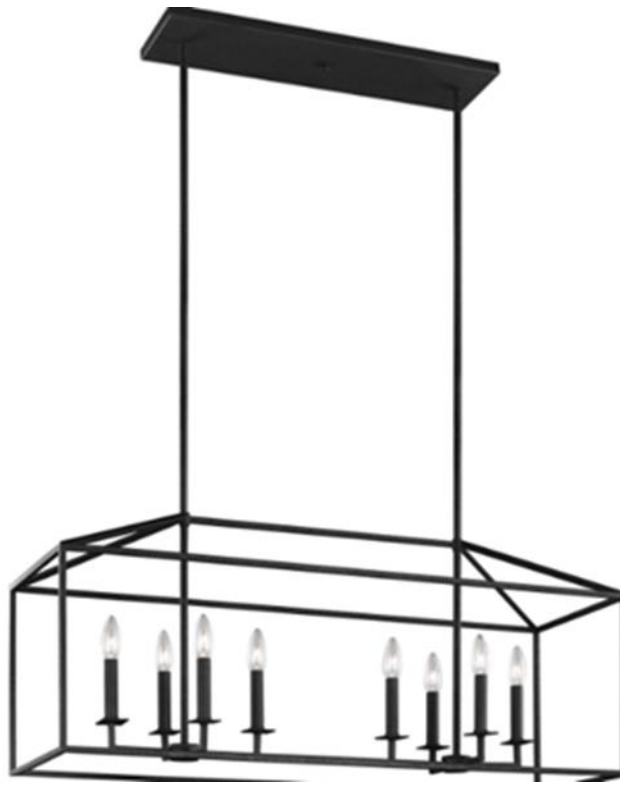

Seagull
Matte black 8 light

400-2834-S Qty 1