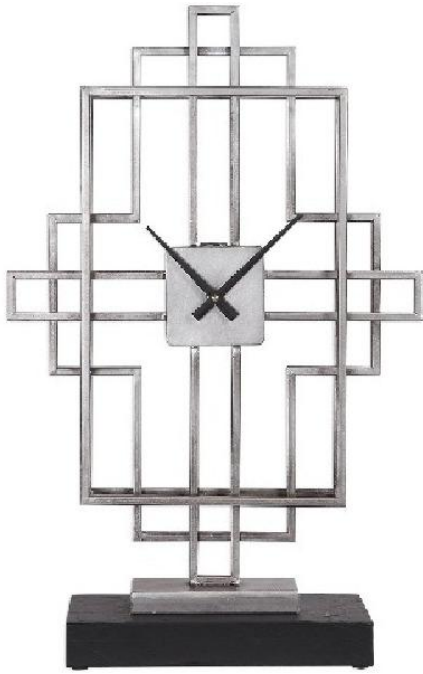

11WX23HX5D

401-1876
Uttermost 06455
Clock

Qty available = 3

If you install
without the
Crystals, here is
what the lamp
looks like:

29H

1-150W MD

401-2018
Uttermost 27805-1

Qty available = 2