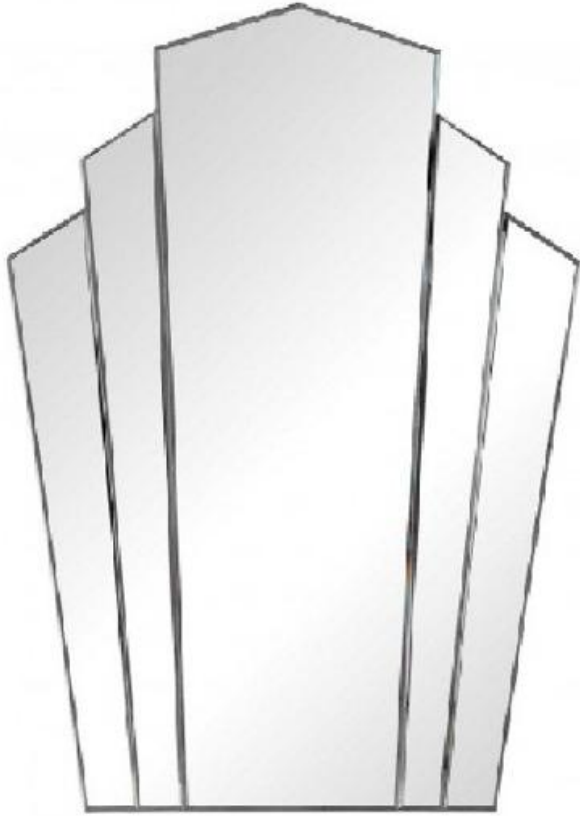

32WX45H11D

401-1871-S
Uttermost 09461
Frameless Beveled Mirror

Qty available = 1