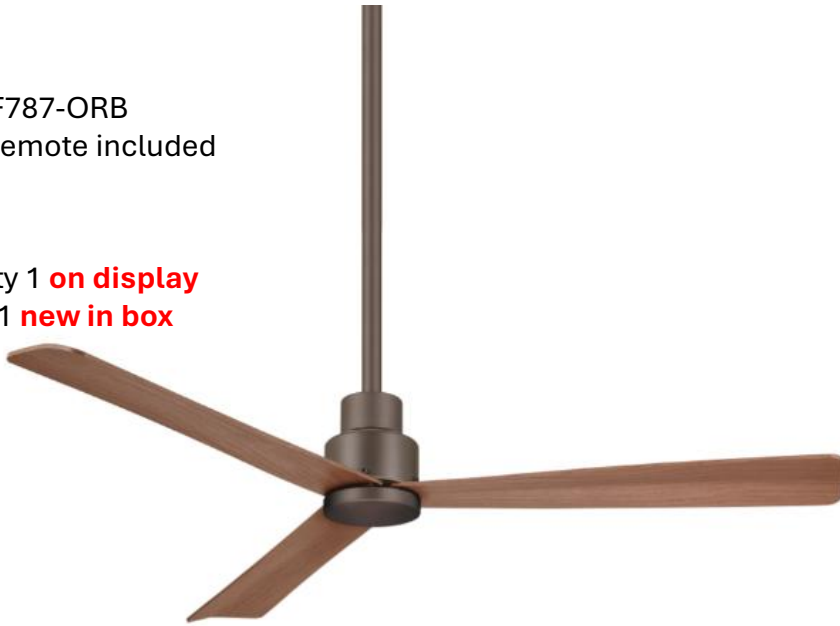

Fanimation F787-ORB
52" Simple, remote included

399-1551-S Qty 1 **on display**
399-1551 Qty 1 **new in box**