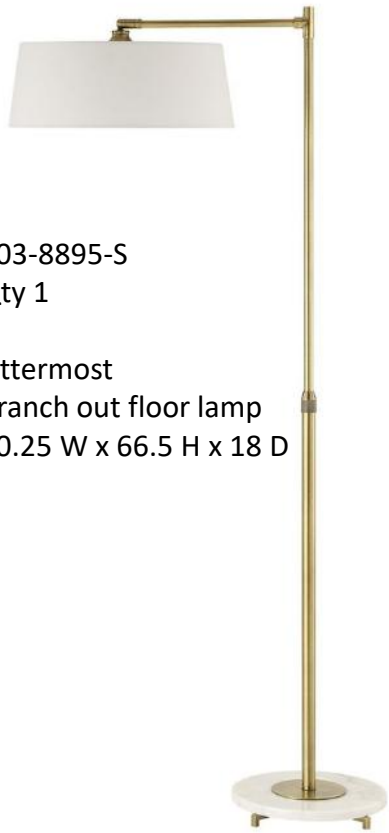

403-8895-S  
Qty 1

Uttermost  
Branch out floor lamp  
30.25 W x 66.5 H x 18 D

403-8896-S  
Qty 1

Uttermost  
Faro floor lamp  
17 W x 61 H x 17 D

403-8750-S  
Qty 1

Craftmade  
Tripod Lamp  
20.5 x 17.25 x 61