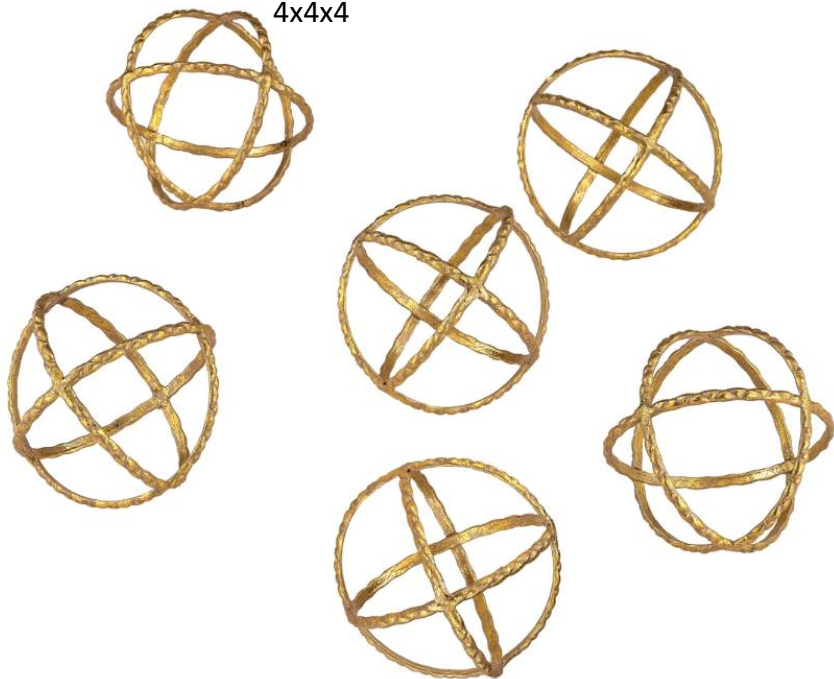

401-1247-S Qty 1
Elk Home Kule Orb S/6
4x4x4