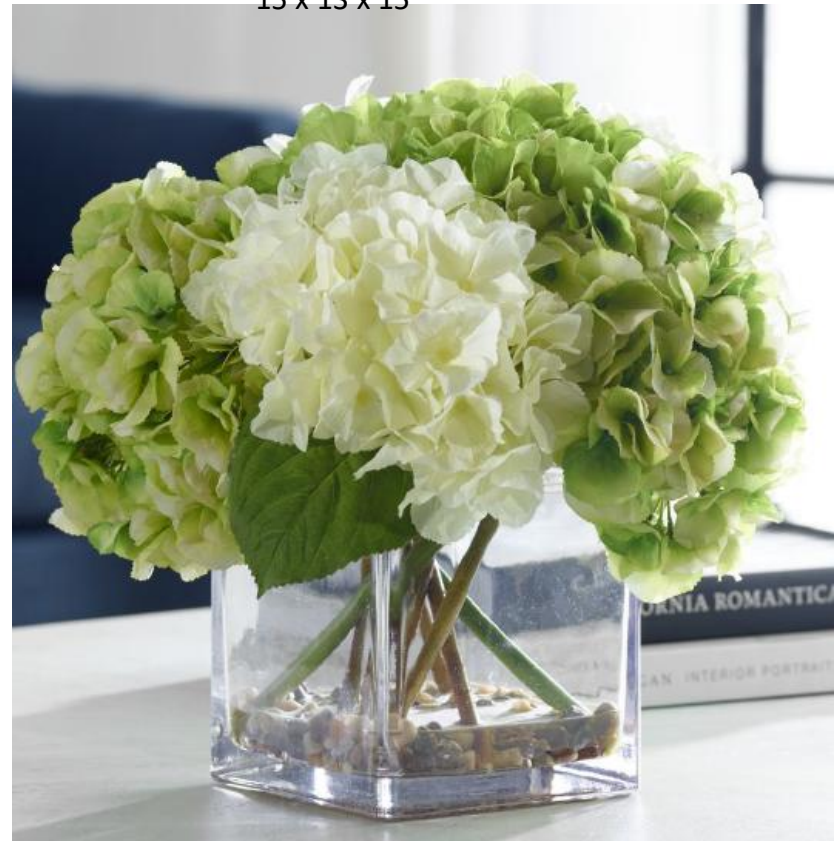

403-8913-S Qty 1
Uttermost Savannah Bouquet
15 x 13 x 15