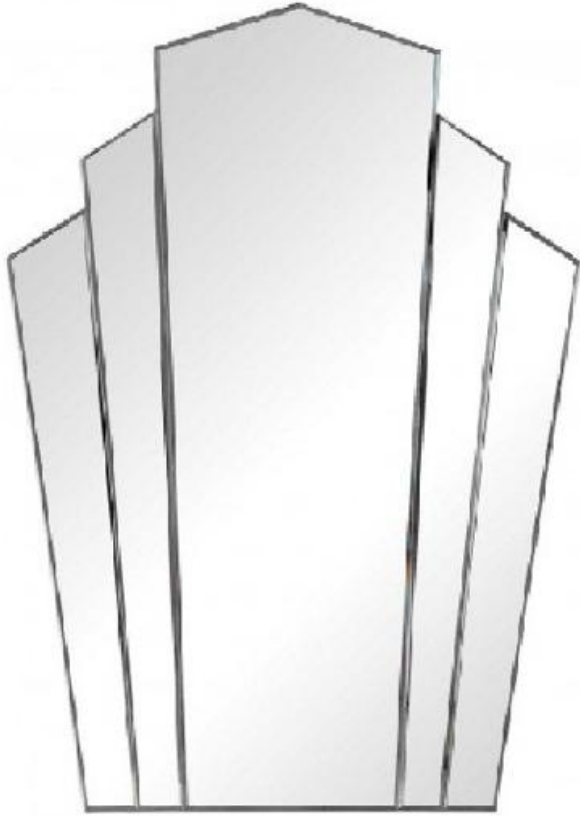

32WX45H11D

401-1871-S
Uttermost 09461
Frameless Beveled Mirror
Qty 1