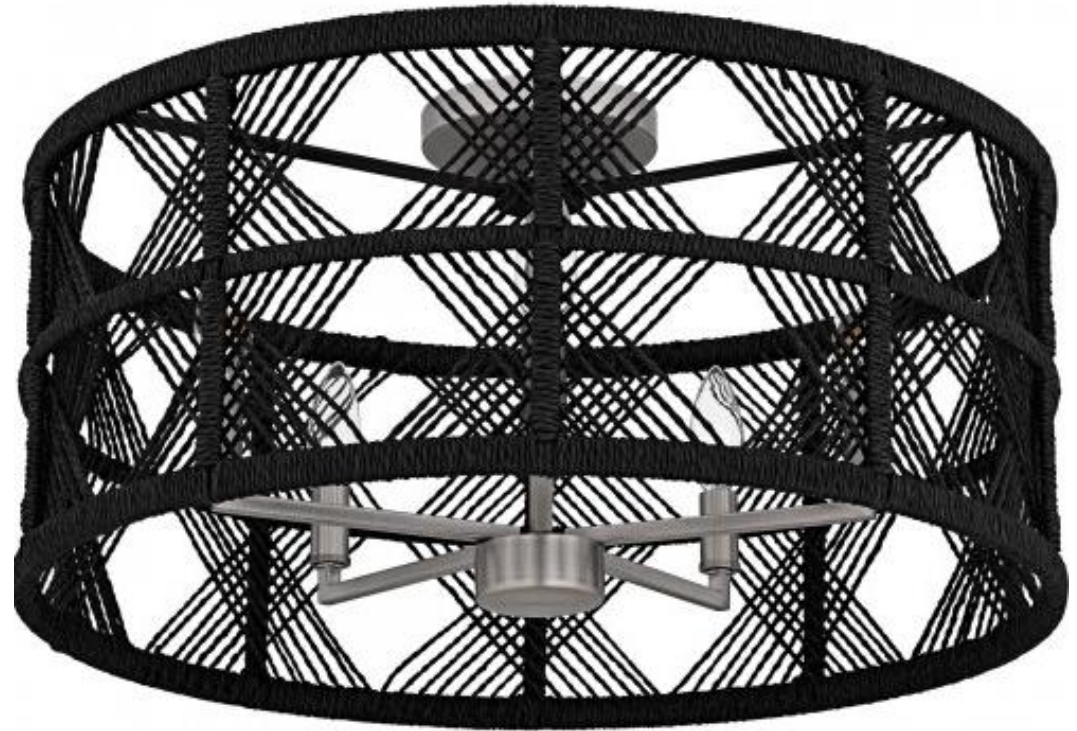

Kichler 42121BK Convertible
403-9537-S Qty 1 **on display**
403-9537 Qty 1 **new in box**

**Comes with 36" of down rod to customize hanging height.

Kichler Luella 4 light Semi flush
403-9538-S Qty 1 **on display**
403-9538 Qty 1 **new in box**

**Convertible fixture, comes with additional down rod

Kichler Luella 3 Light semi flush
403-9539-S Qty 1 **on display**
403-9539 Qty 1 **new in box**

**Convertible fixture, comes with additional down rod

Progress Lighting P400193-031
403-8009-S Qty 1 **on display**
403-8009 Qty 1 **new in box**

**65" chain included for customized hanging height

Craftmade Glenda 56253-FB
403-8768-S Qty 1 **on display**
403-8768 Qty 1 **new in box**

Quoizel Lighting AXF1722AN
403-9634-S Qty 1 **on display**
403-9634 Qty 1 **new in box**

Minka Lavery Bungalow Heaven 5 Light flush mount
399-1149-S Qty 1 **on display**
399-1149 Qty 1 **new in box**

Craftmade Kensey 59052-SB
403-8756-S Qty 1 **on display**
403-8756 Qty 1 **new in box**